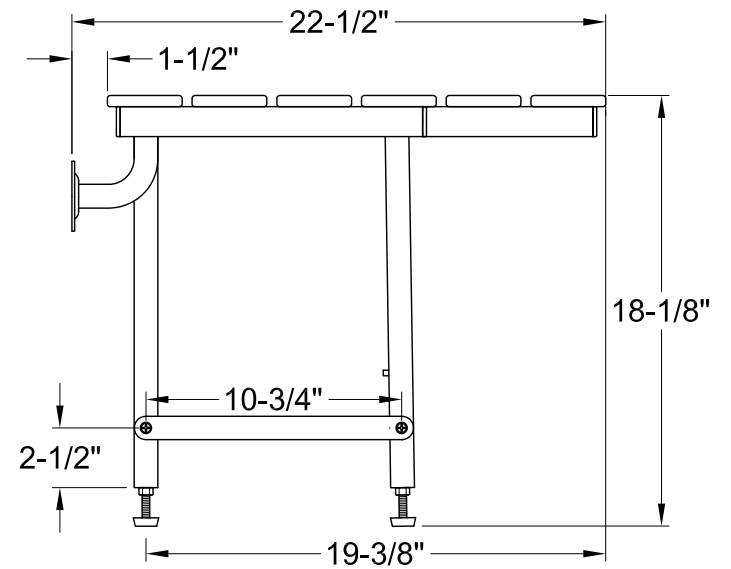

KBSS2821P

Wall Mounted Fold Down Shower Seat With Legs Support

M8 x 50 (4 pcs)

Adjustable Foot

Ref# KBSS2821P | 2018-03-A