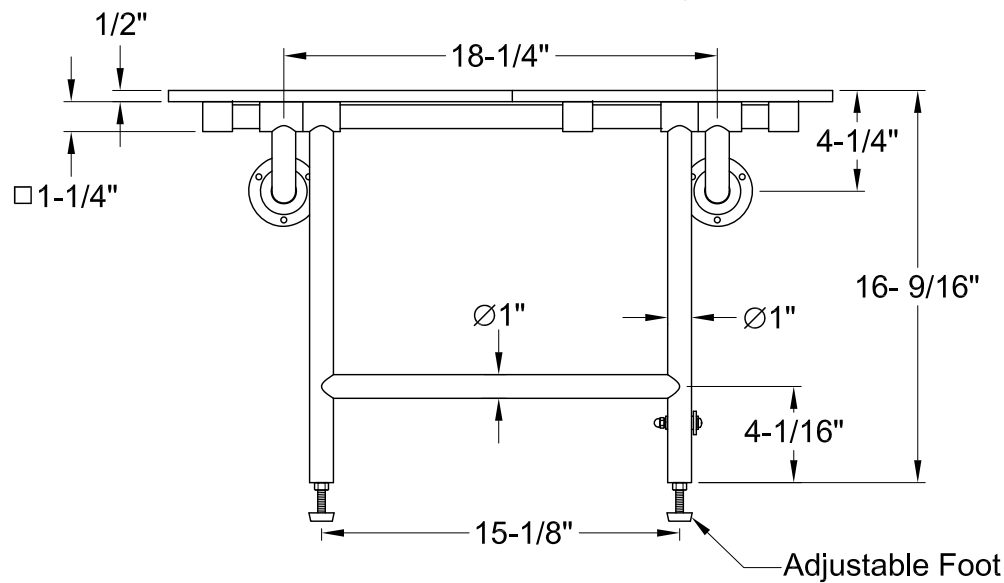

KBSS2821P

Wall Mounted Fold Down Shower Seat With Legs Support

M8 x 50 (4 pcs)

Adjustable Foot

Ref# KBSS2821P | 2018-03-A