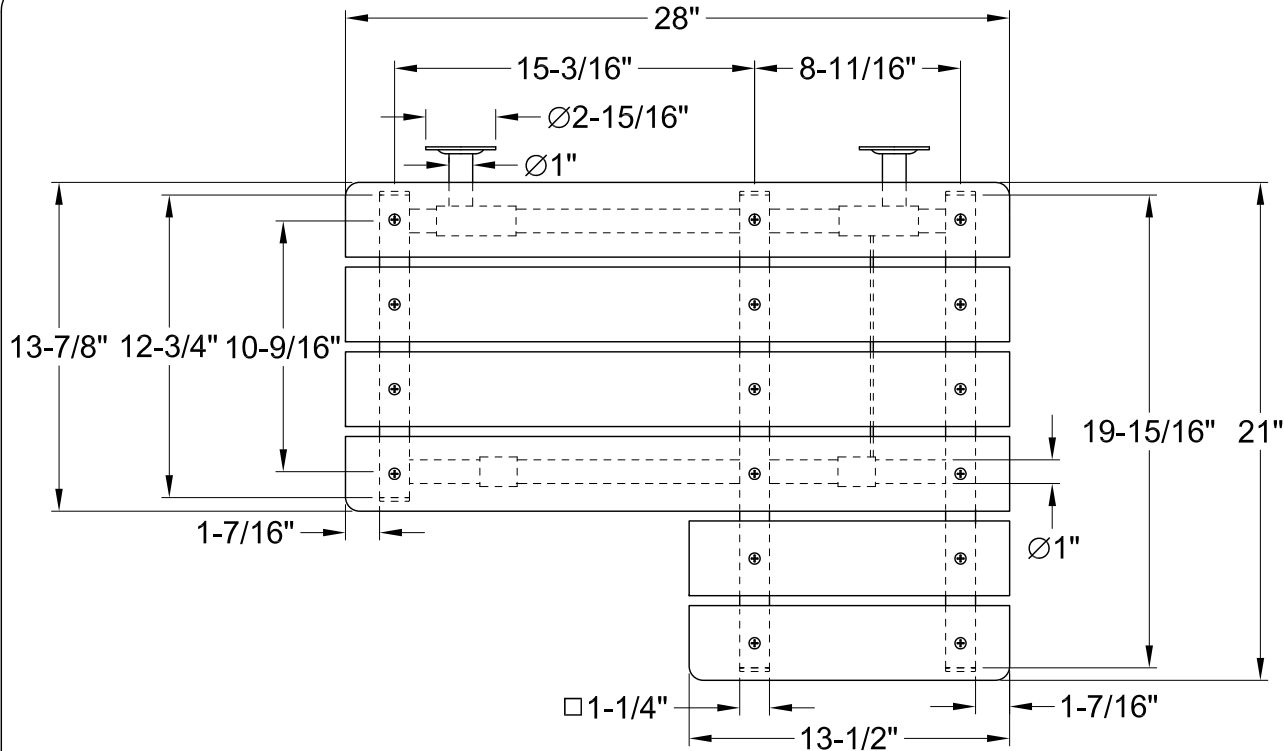

KBSS2821P

Wall Mounted Fold Down Shower Seat With Legs Support

M8 x 50 (4 pcs)

Adjustable Foot

Ref# KBSS2821P | 2018-03-A